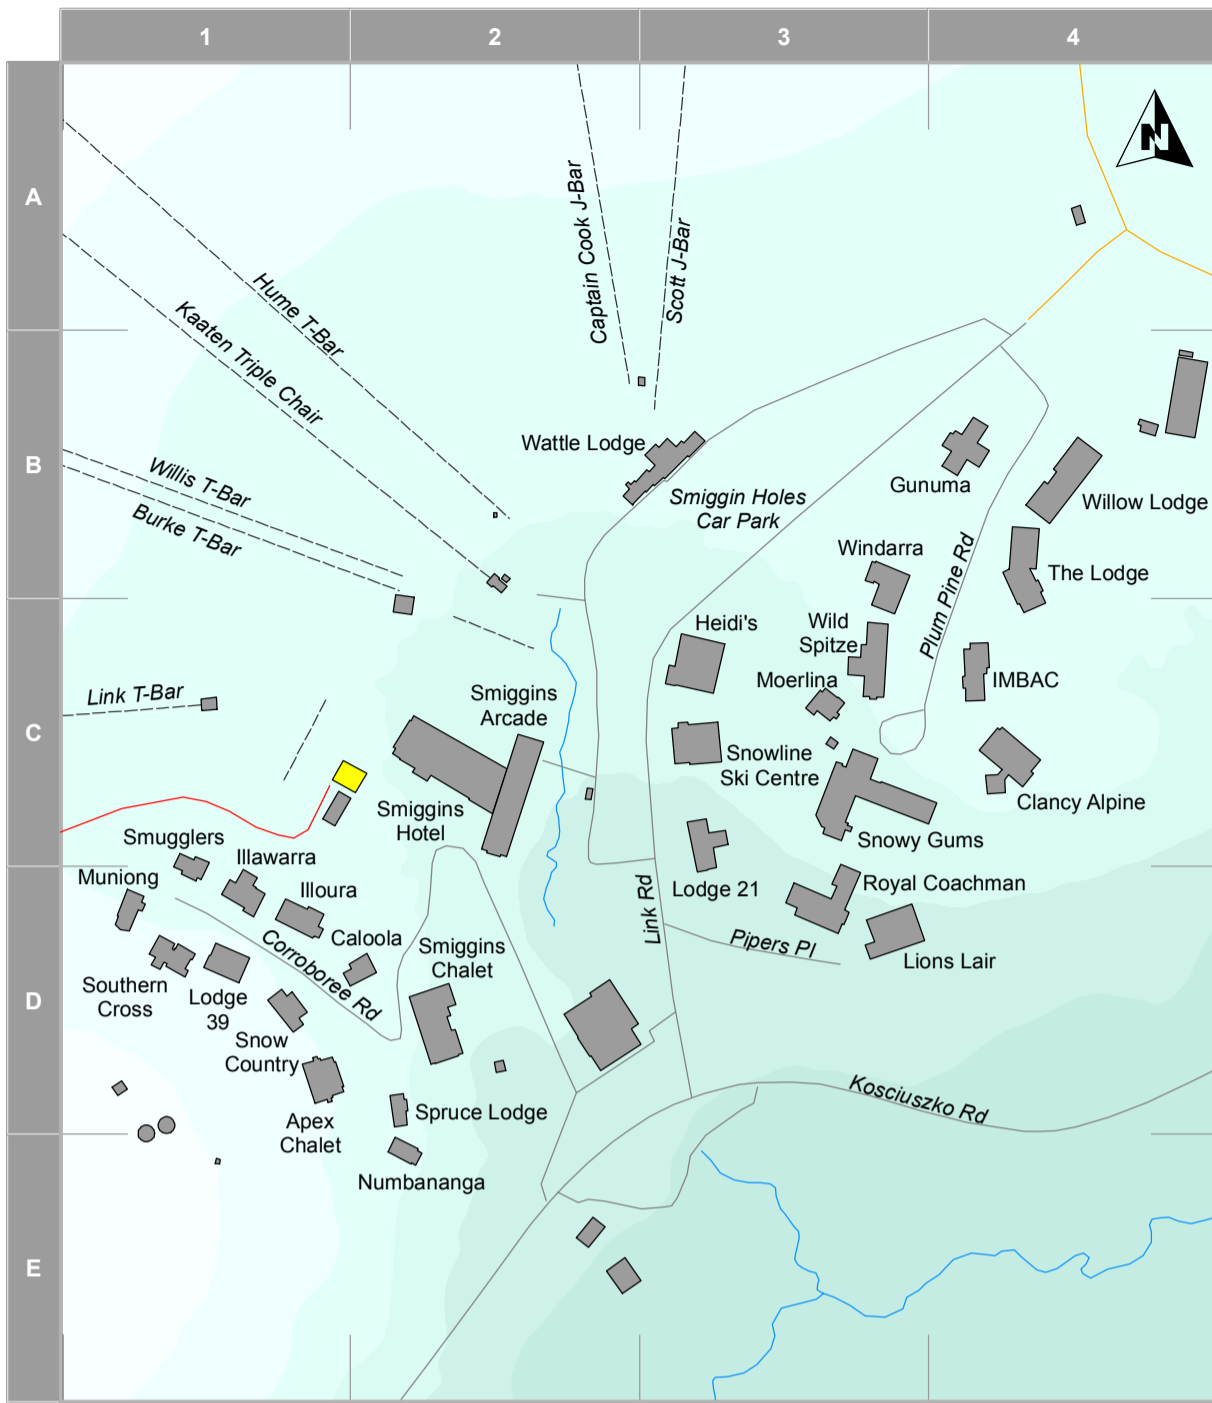

Smiggin Holes

Village Map

Accommodation

Apex Chalet	D1
Caloola	D2
Clancy Alpine	C4
Gunuma	B4
Heidi's	C3
Illawarra Alpine	D1
Illoura	D1
IMBAC	C4
Lions Lair	D3
The Lodge	B4
Lodge 21	C3
Lodge 39	D1
Moerlina	C3
Munionsg	D1
Numbananga	E2
Royal Coachman	D3
Smiggins Chalet	D2
Smiggins Hotel	C2
Smugglers	C1
Snow Country	D1
Snowy Gums	C3
Southern Cross	D1
Spruce Lodge	D2
Wattle Lodge	B3
Wild Spitze	C3
Willow Lodge	B4
Windarra	B3

Guthega

Village Map

Accommodation

Australian Ski Club	D1
Blue Cow	D1
Doorack	D1
Guthega Inn	D1
Guthega Ski Club	D1
Jagungal	D1
Kyilla	B2
Tate	C2
Tiobunga	C2
Turnak	D1

Resort Services, Restaurants & Bars

Burning Log Restaurant	E1
Guthega Inn - Restaurant, Bar	D1
Guthega Ski Centre - Lift Tickets, Equipment Hire	B2

- Cleared Road
- Oversnow Route
- Resorts Lift
- Cross Country Ski Trail
- Oversnow Vehicle Day Parking

Oversnow routes subject to snow conditions