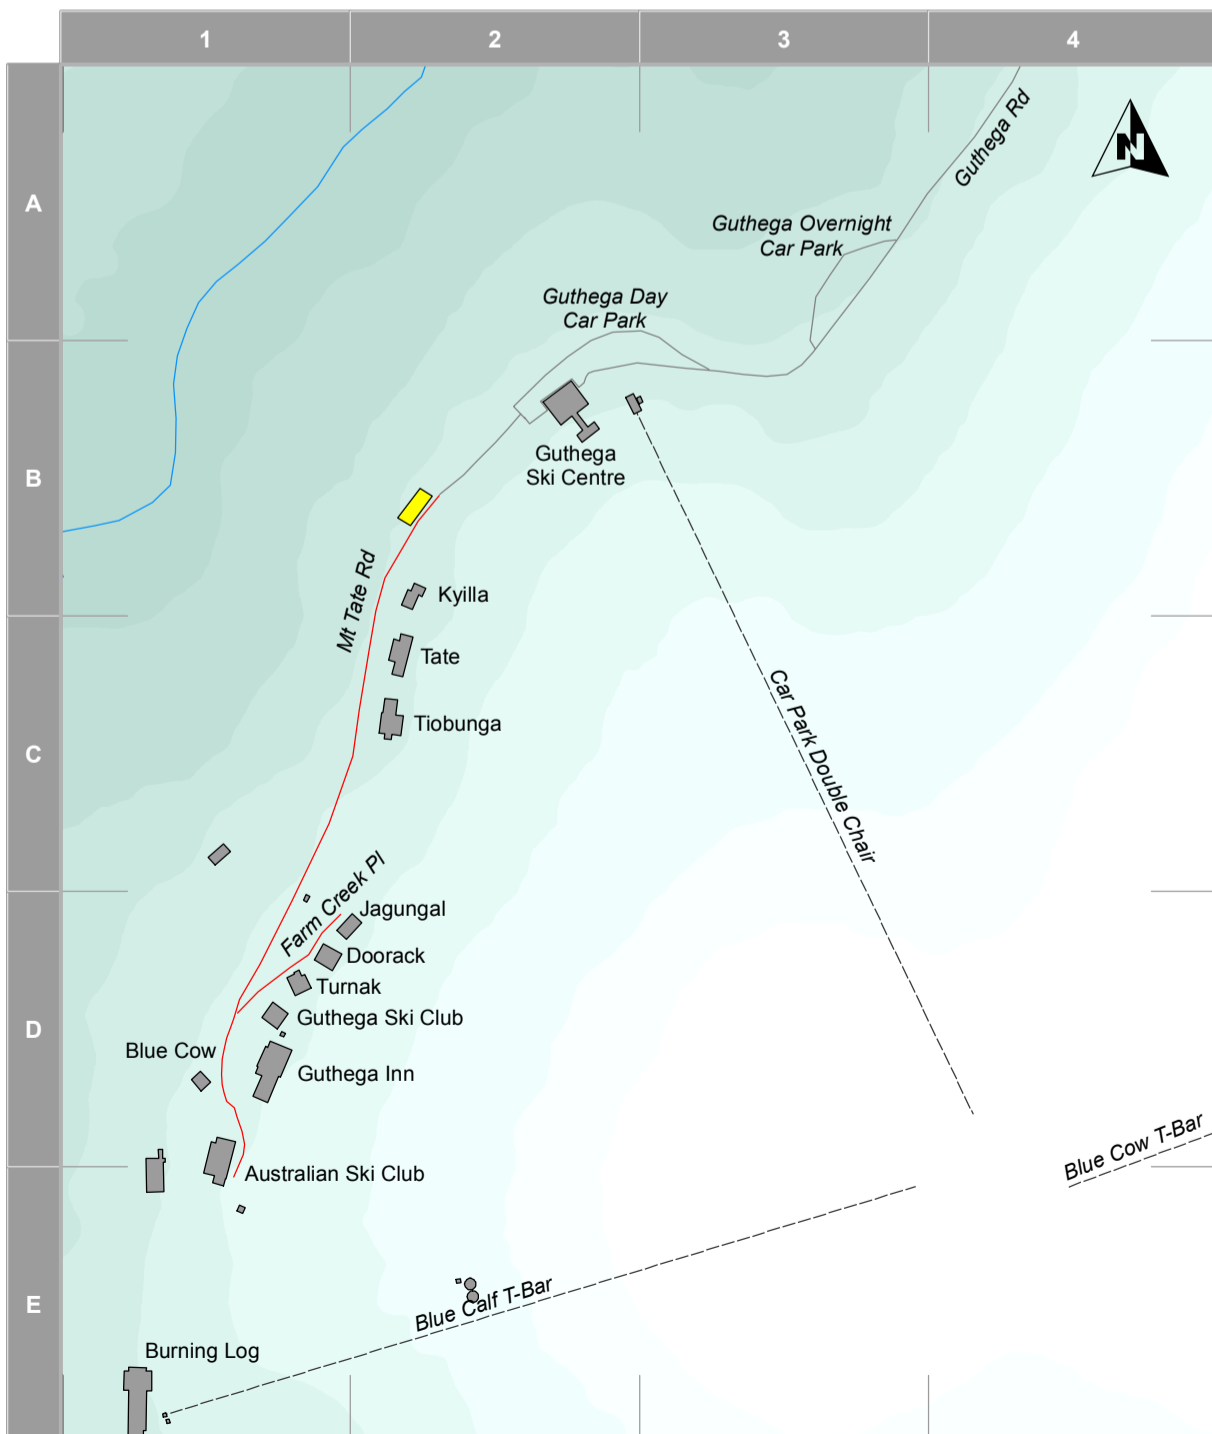

Smiggin Holes

Village Map

Accommodation

Apex Chalet	D1
Caloola	D2
Clancy Alpine	C4
Gunuma	B4
Heidi's	C3
Illawarra Alpine	D1
Illoura	D1
IMBAC	C4
Lions Lair	D3
The Lodge	B4
Lodge 21	C3
Lodge 39	D1
Moerlina	C3
Munionsg	D1
Numbananga	E2
Royal Coachman	D3
Smiggins Chalet	D2
Smiggins Hotel	C2
Smugglers	C1
Snow Country	D1
Snowy Gums	C3
Southern Cross	D1
Spruce Lodge	D2
Wattle Lodge	B3
Wild Spitze	C3
Willow Lodge	B4
Windarra	B3

Guthega

Village Map

Accommodation

Australian Ski Club	D1
Blue Cow	D1
Doorack	D1
Guthega Inn	D1
Guthega Ski Club	D1
Jagungal	D1
Kyilla	B2
Tate	C2
Tiobunga	C2
Turnak	D1

Resort Services, Restaurants & Bars

Burning Log Restaurant	E1
Guthega Inn - Restaurant, Bar	D1
Guthega Ski Centre - Lift Tickets, Equipment Hire	B2

- Cleared Road
- Oversnow Route
- Resorts Lift
- Cross Country Ski Trail
- Oversnow Vehicle Day Parking

Oversnow routes subject to snow conditions